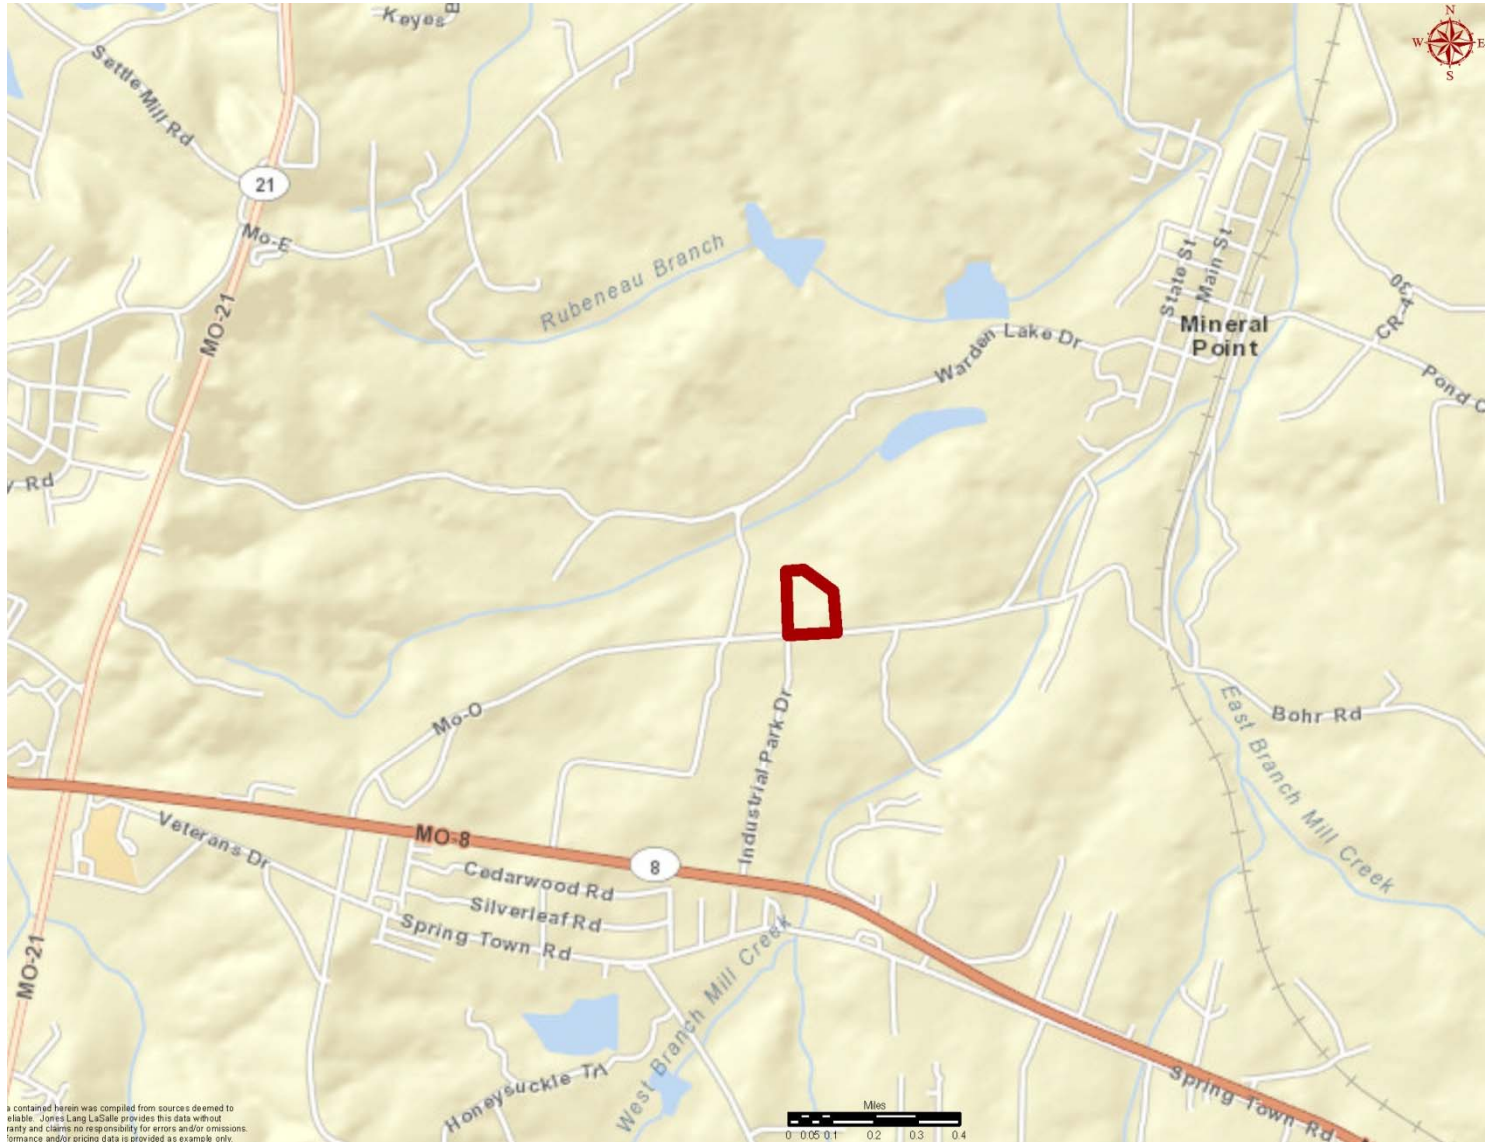

For Sale – 10.01 Acres of Land

Route O, Potosi, Missouri

For more information, contact:

Hugh Murphy
hugh.murphy@am.jll.com
+1 312 228 3618

Brian Carroll
brianc.carroll@am.jll.com
+1 312 228 3312