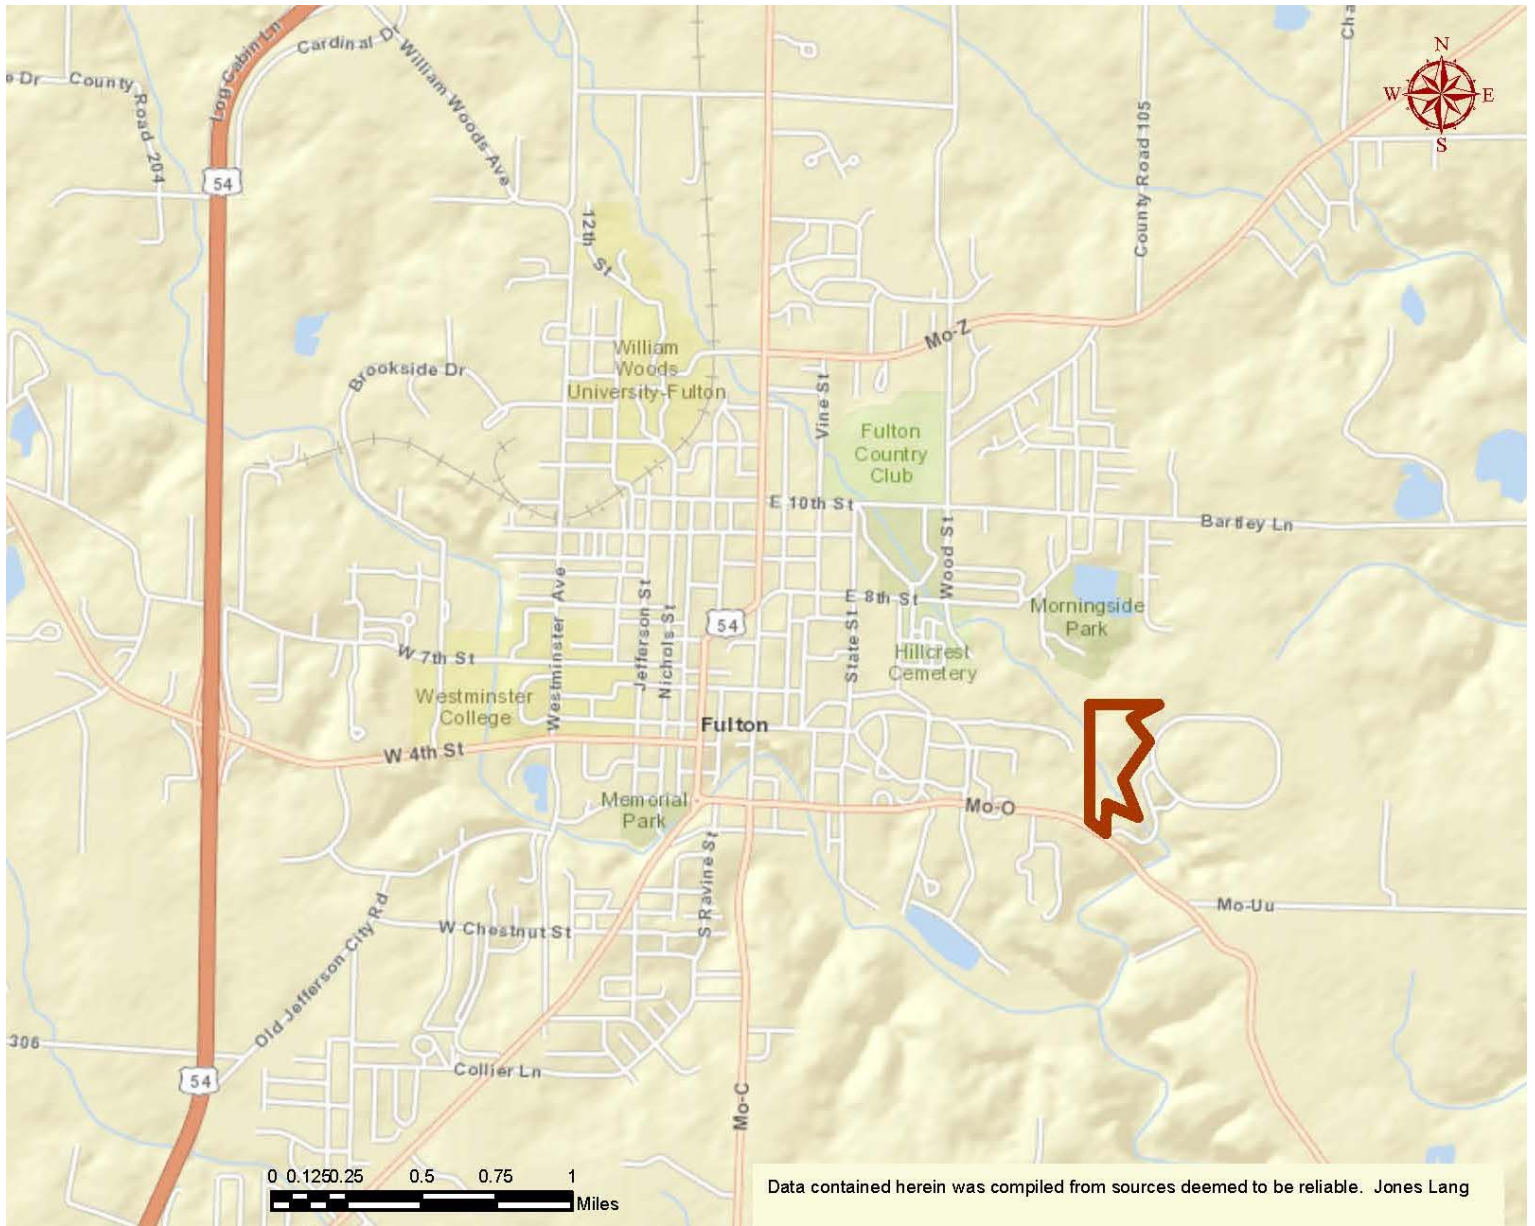

For Sale – 18.91 Acres of Land

Fulton, Missouri

For more information, contact:

Hugh Murphy
hugh.murphy@am.jll.com
+1 312 228 3618

Brian Carroll
brianc.carroll@am.jll.com
+1 312 228 3312