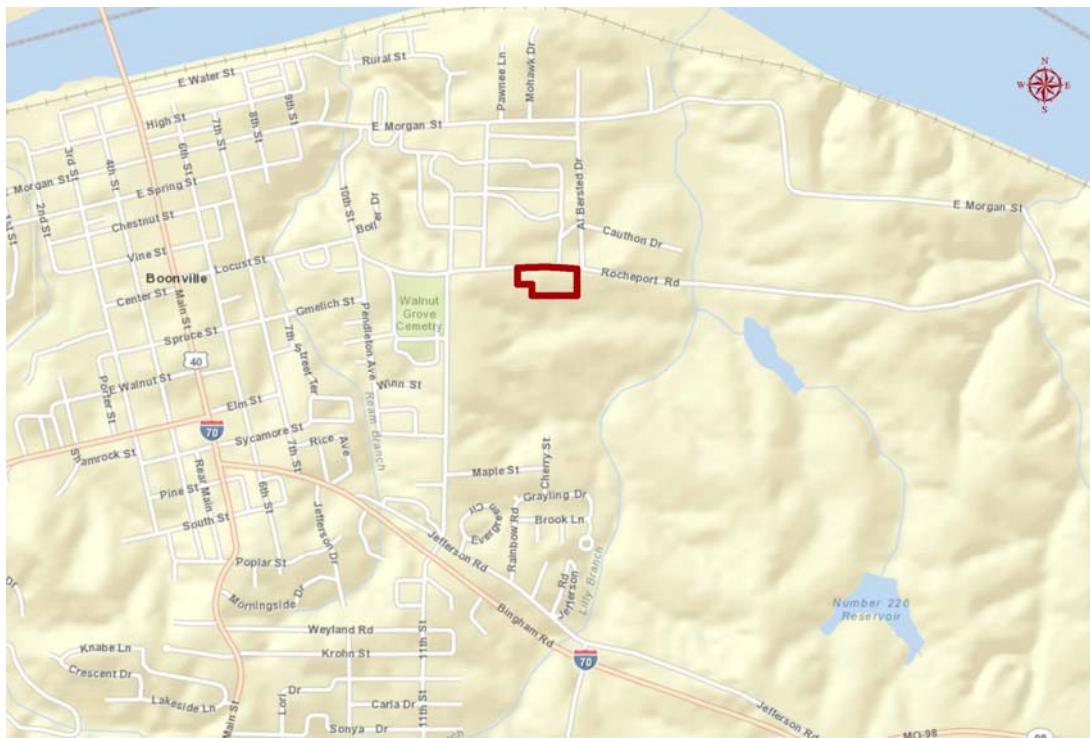

For Sale – 6 acres with 1 Single-Family Residence

Boonville, Missouri

For more information, contact:

Hugh Murphy
hugh.murphy@am.jll.com
+1 312 228 3618

Brian Carroll
brianc.carroll@am.jll.com
+1 312 228 3312