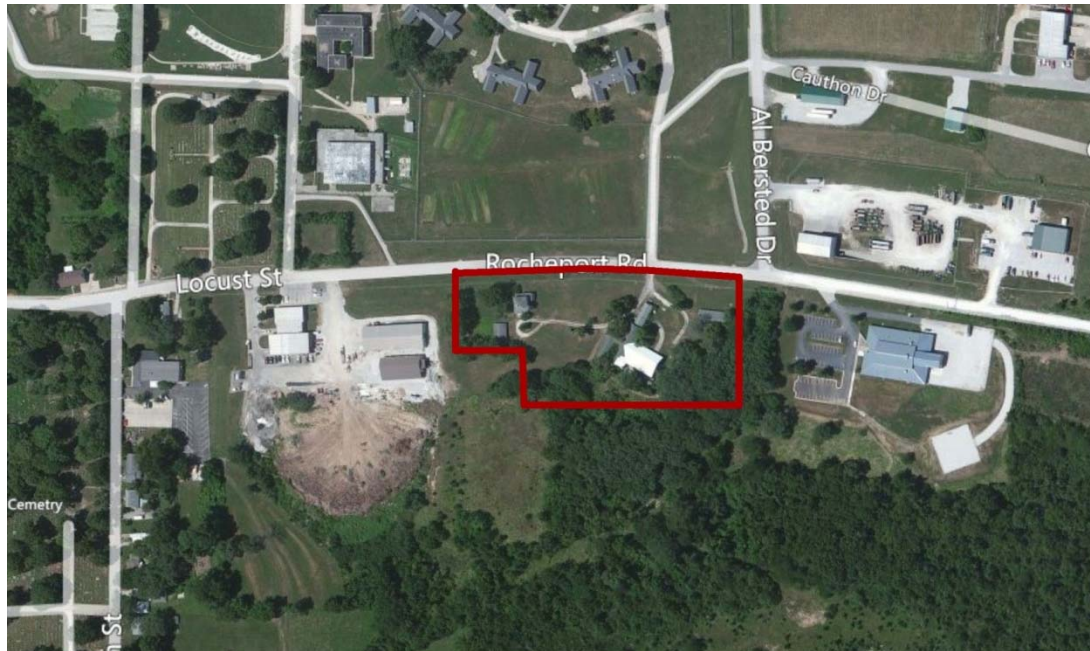

For Sale – 6 acres with 1 Single-Family Residence

Boonville, Missouri

For more information, contact:

Hugh Murphy
hugh.murphy@am.jll.com
+1 312 228 3618

Brian Carroll
brianc.carroll@am.jll.com
+1 312 228 3312